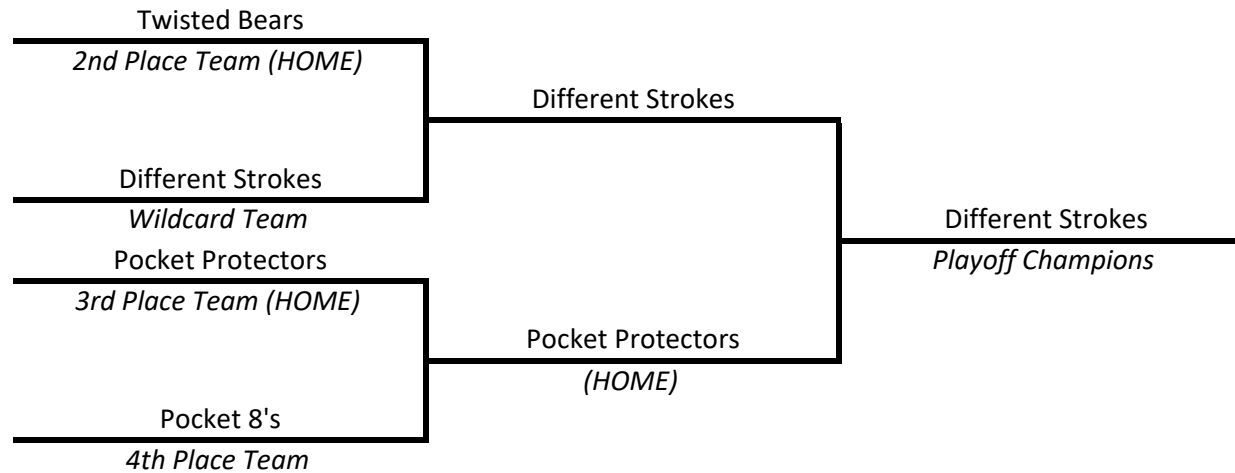

★ PLAYOFFS ★

SILVER TIER

Divisions Of 9 To 13 Teams

**Division Champions (First Place At The End Of The Session) AND
Playoff Champions Advance To The \$75,000 World Qualifier Tournament**

Division Champions: Itchy & Scratchy